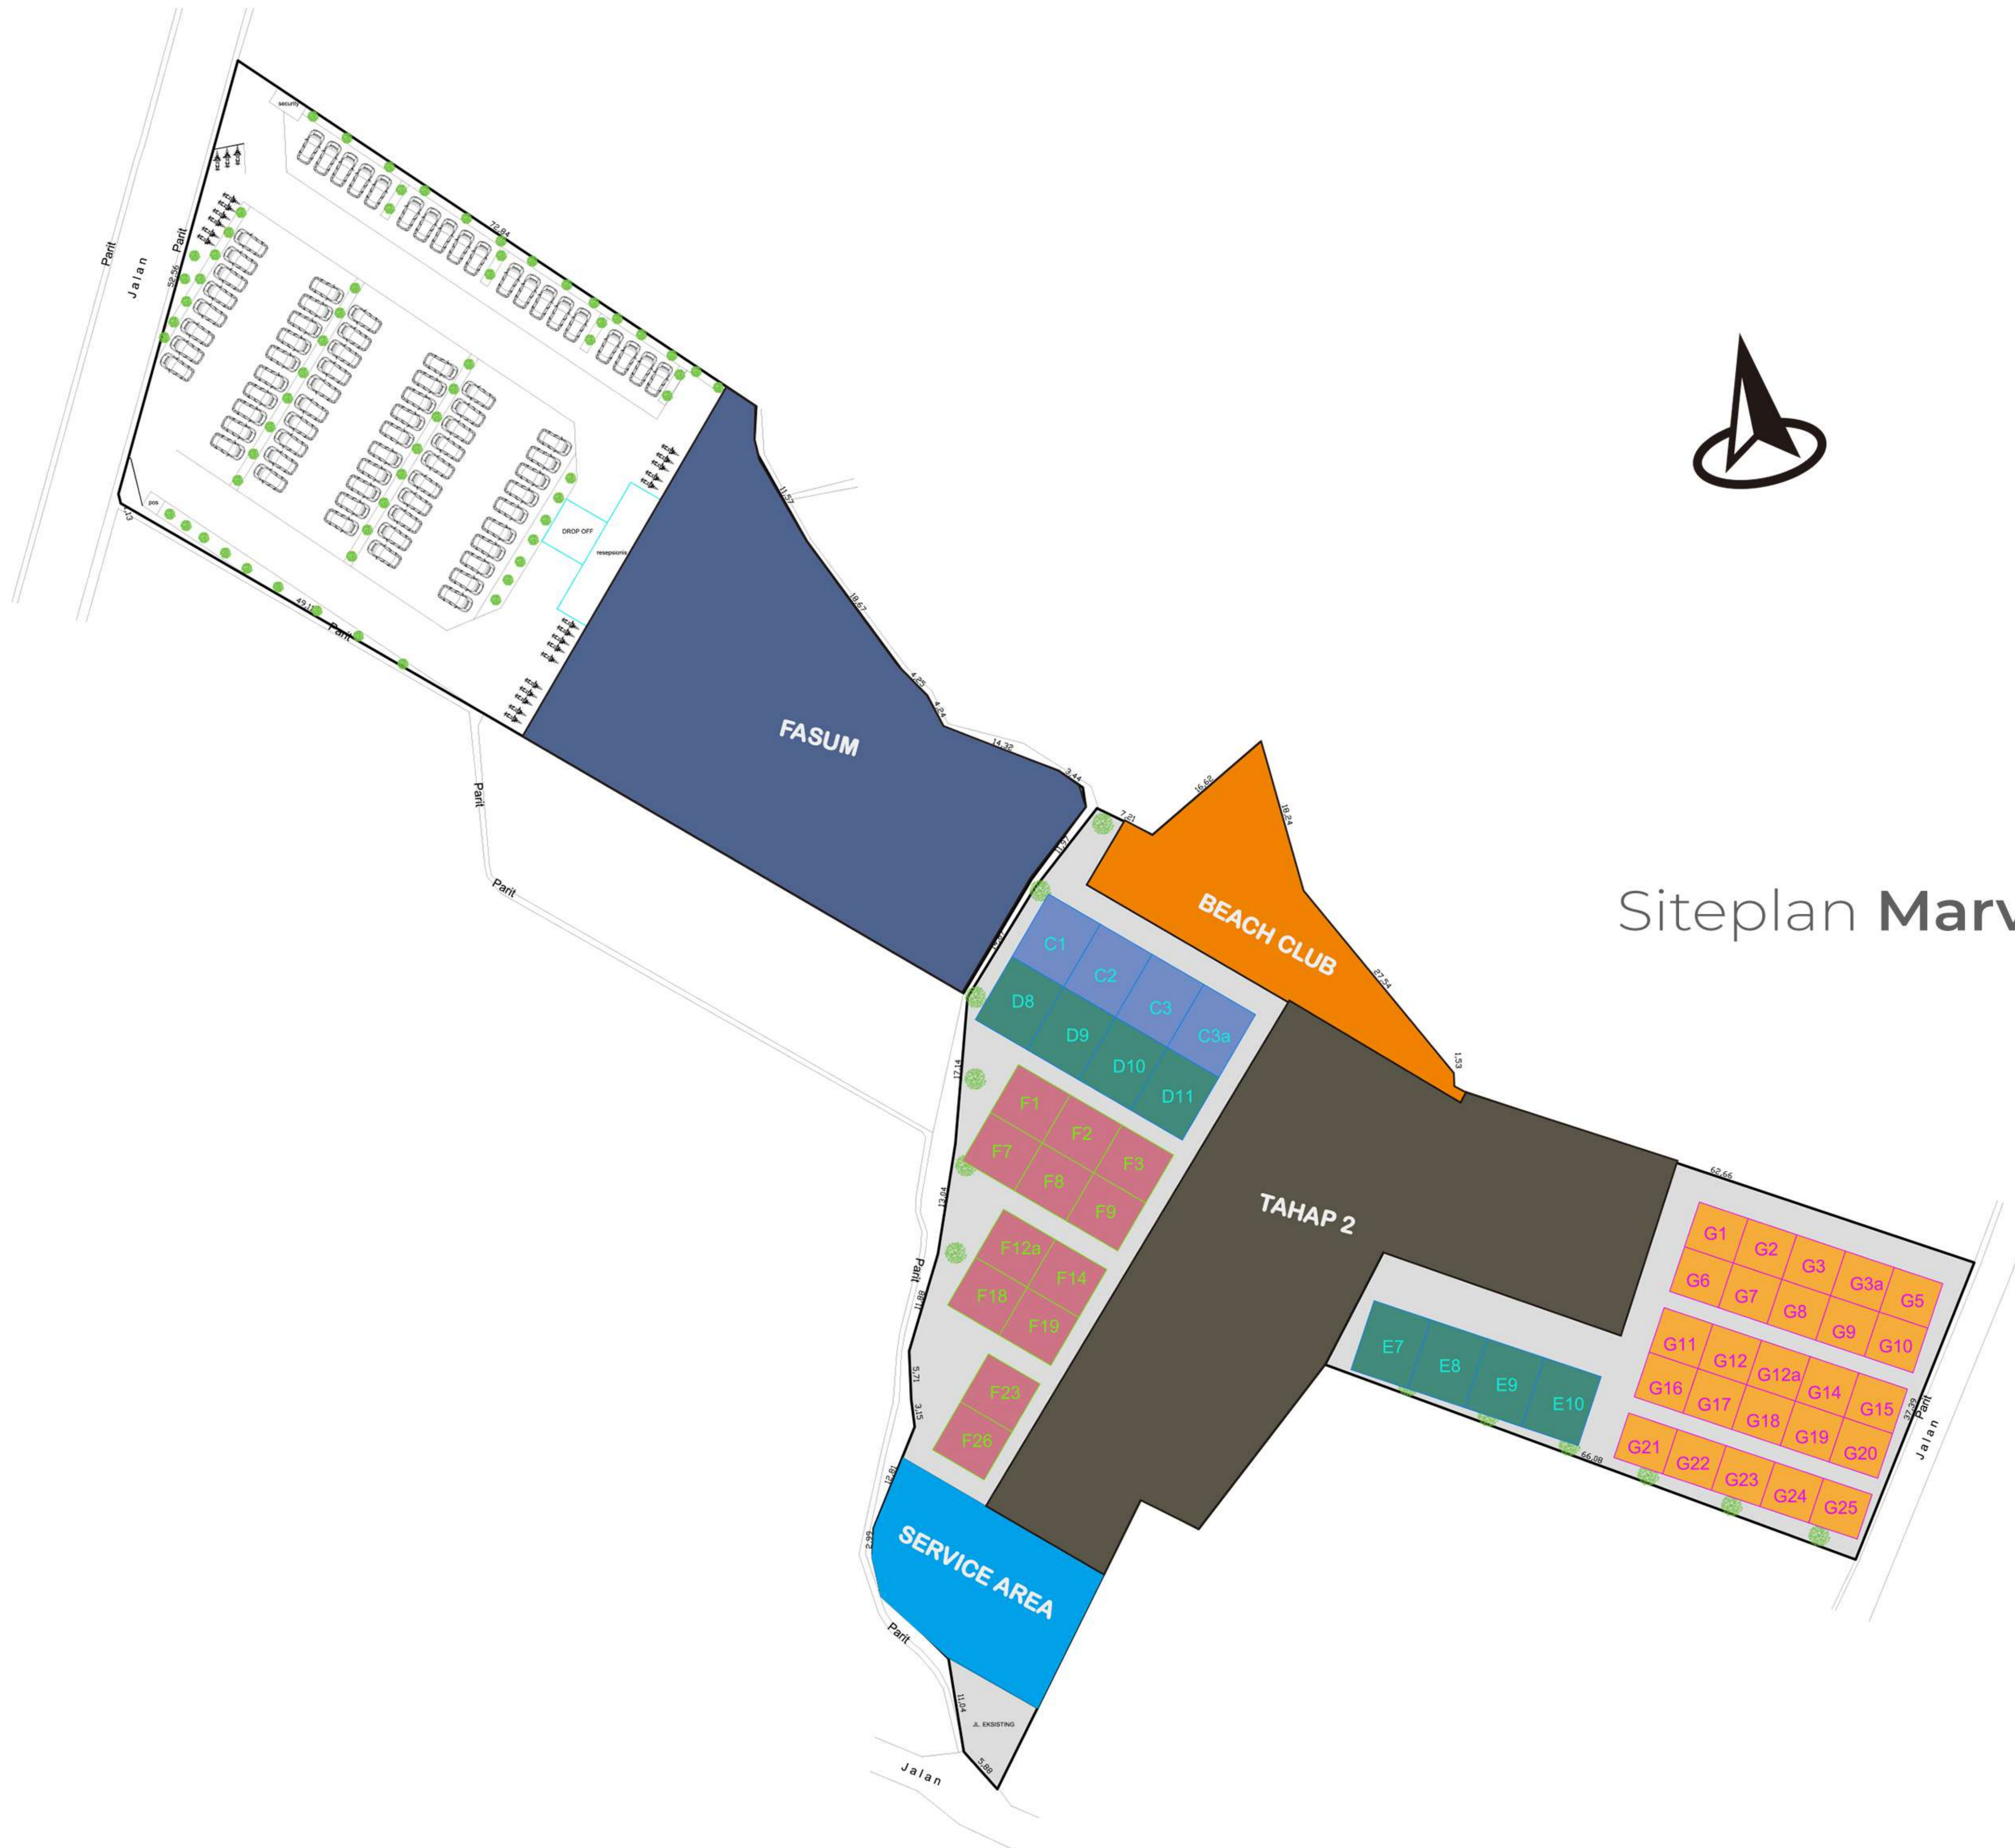

Denah Type Studio
LT 33 m² / TYPE 30

MARVILLA HILLS
"REVITALIZE YOUR SPIRIT"
VILLA, TOURISM AND SPA

Siteplan **Marvilla Hills**

MARVILLA HILLS

*“REVITALIZE YOUR SPIRIT”
VILLA, TOURISM AND SPA*

Tipe 30 | Studio Type