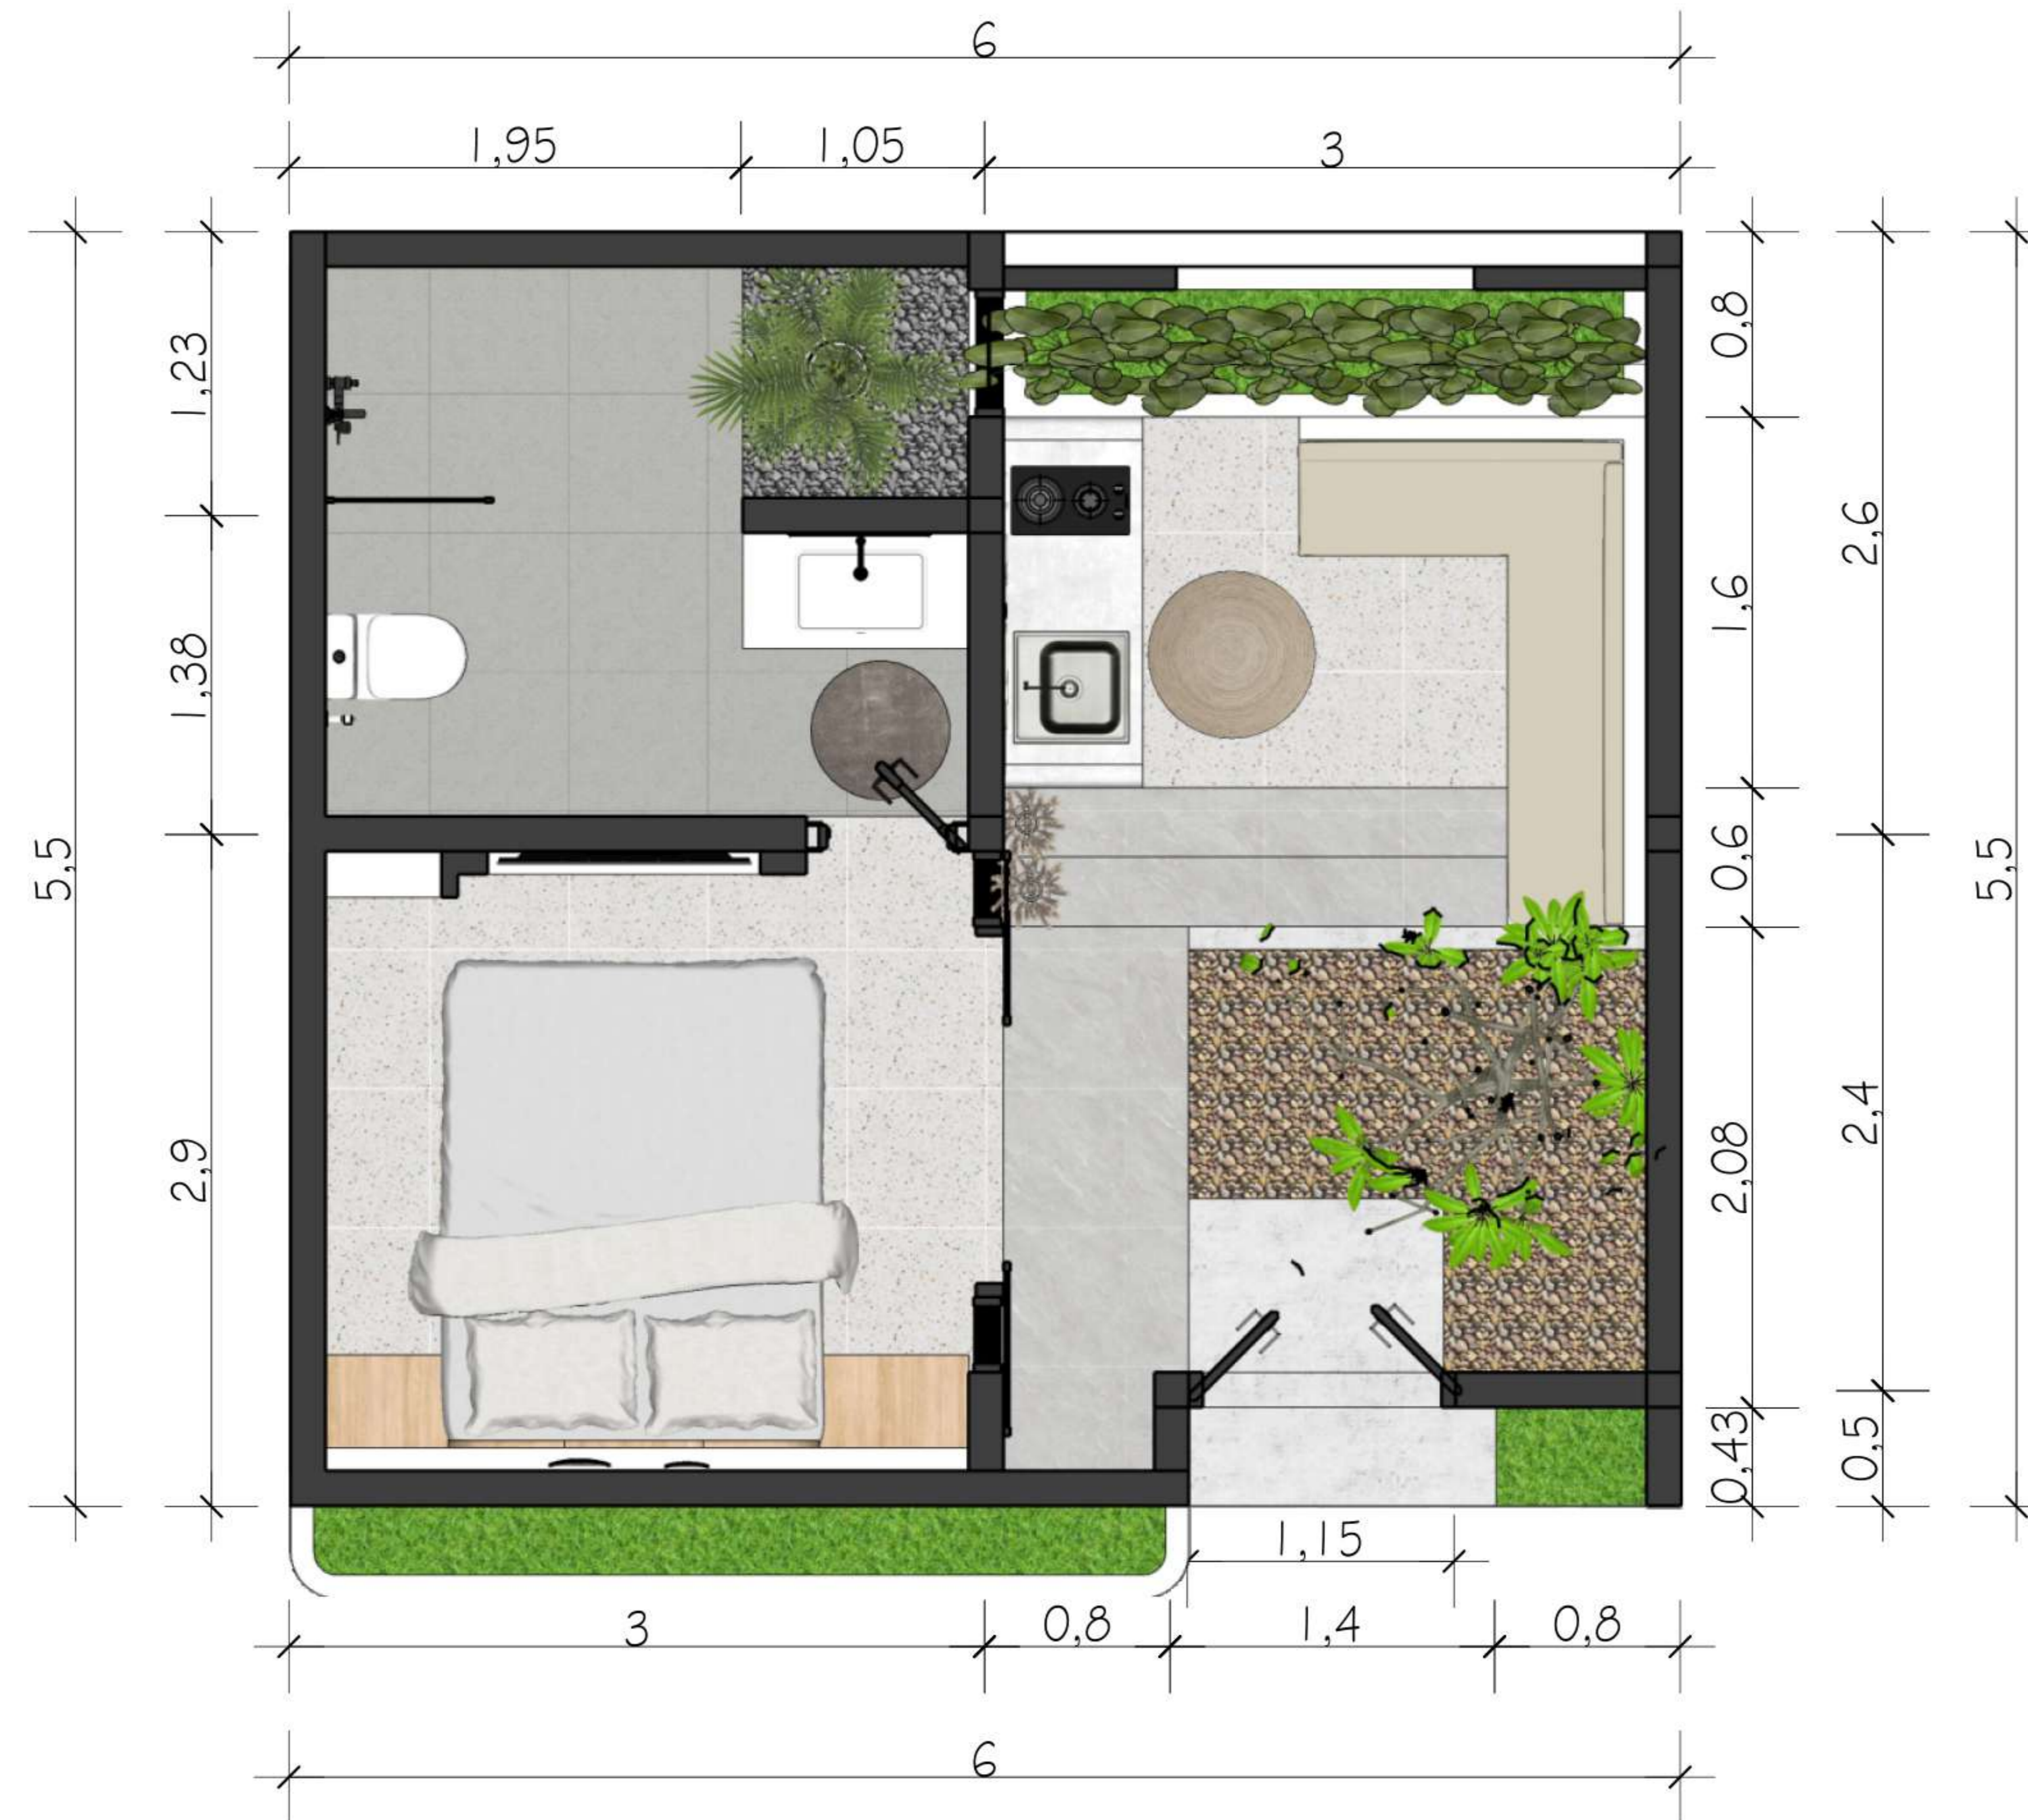

Denah Type Studio
LT 33 m² / TYPE 30

MARVILLA HILLS
"REVITALIZE YOUR SPIRIT"
VILLA, TOURISM AND SPA

Siteplan **Marvilla Hills**

MARVILLA HILLS

*“REVITALIZE YOUR SPIRIT”
VILLA, TOURISM AND SPA*

Tipe 30 | Studio Type