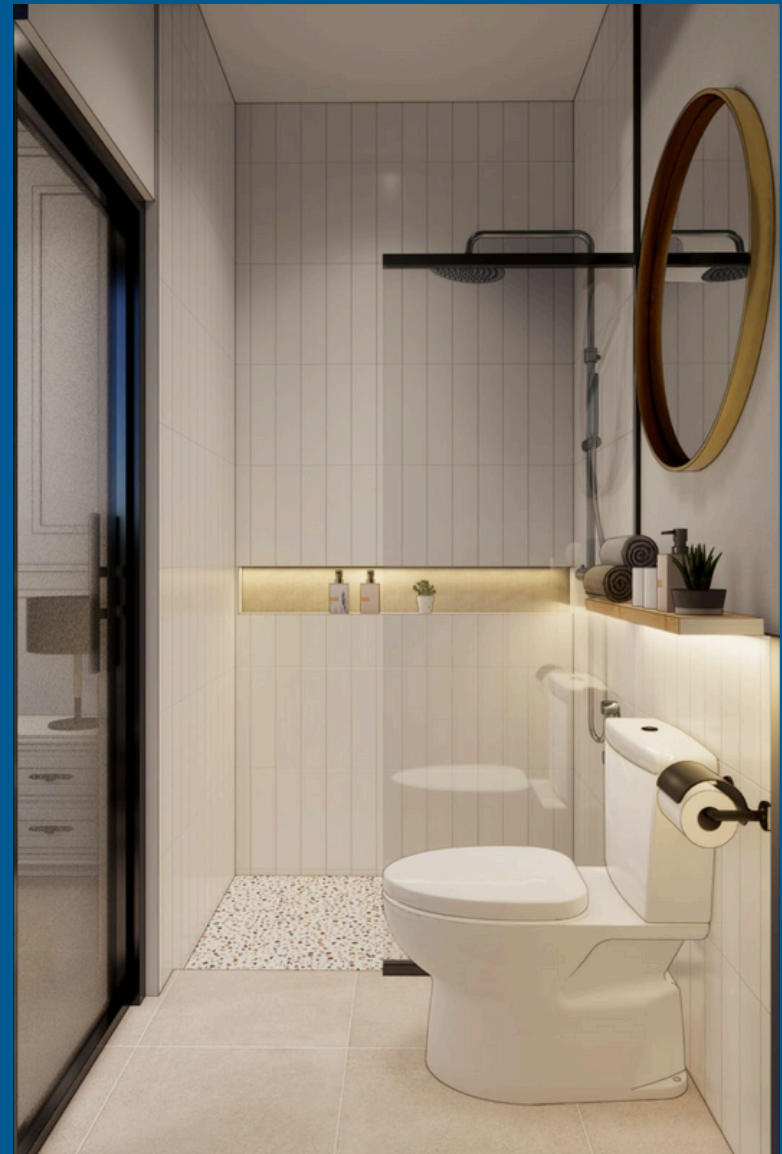

KAMAR MANDI