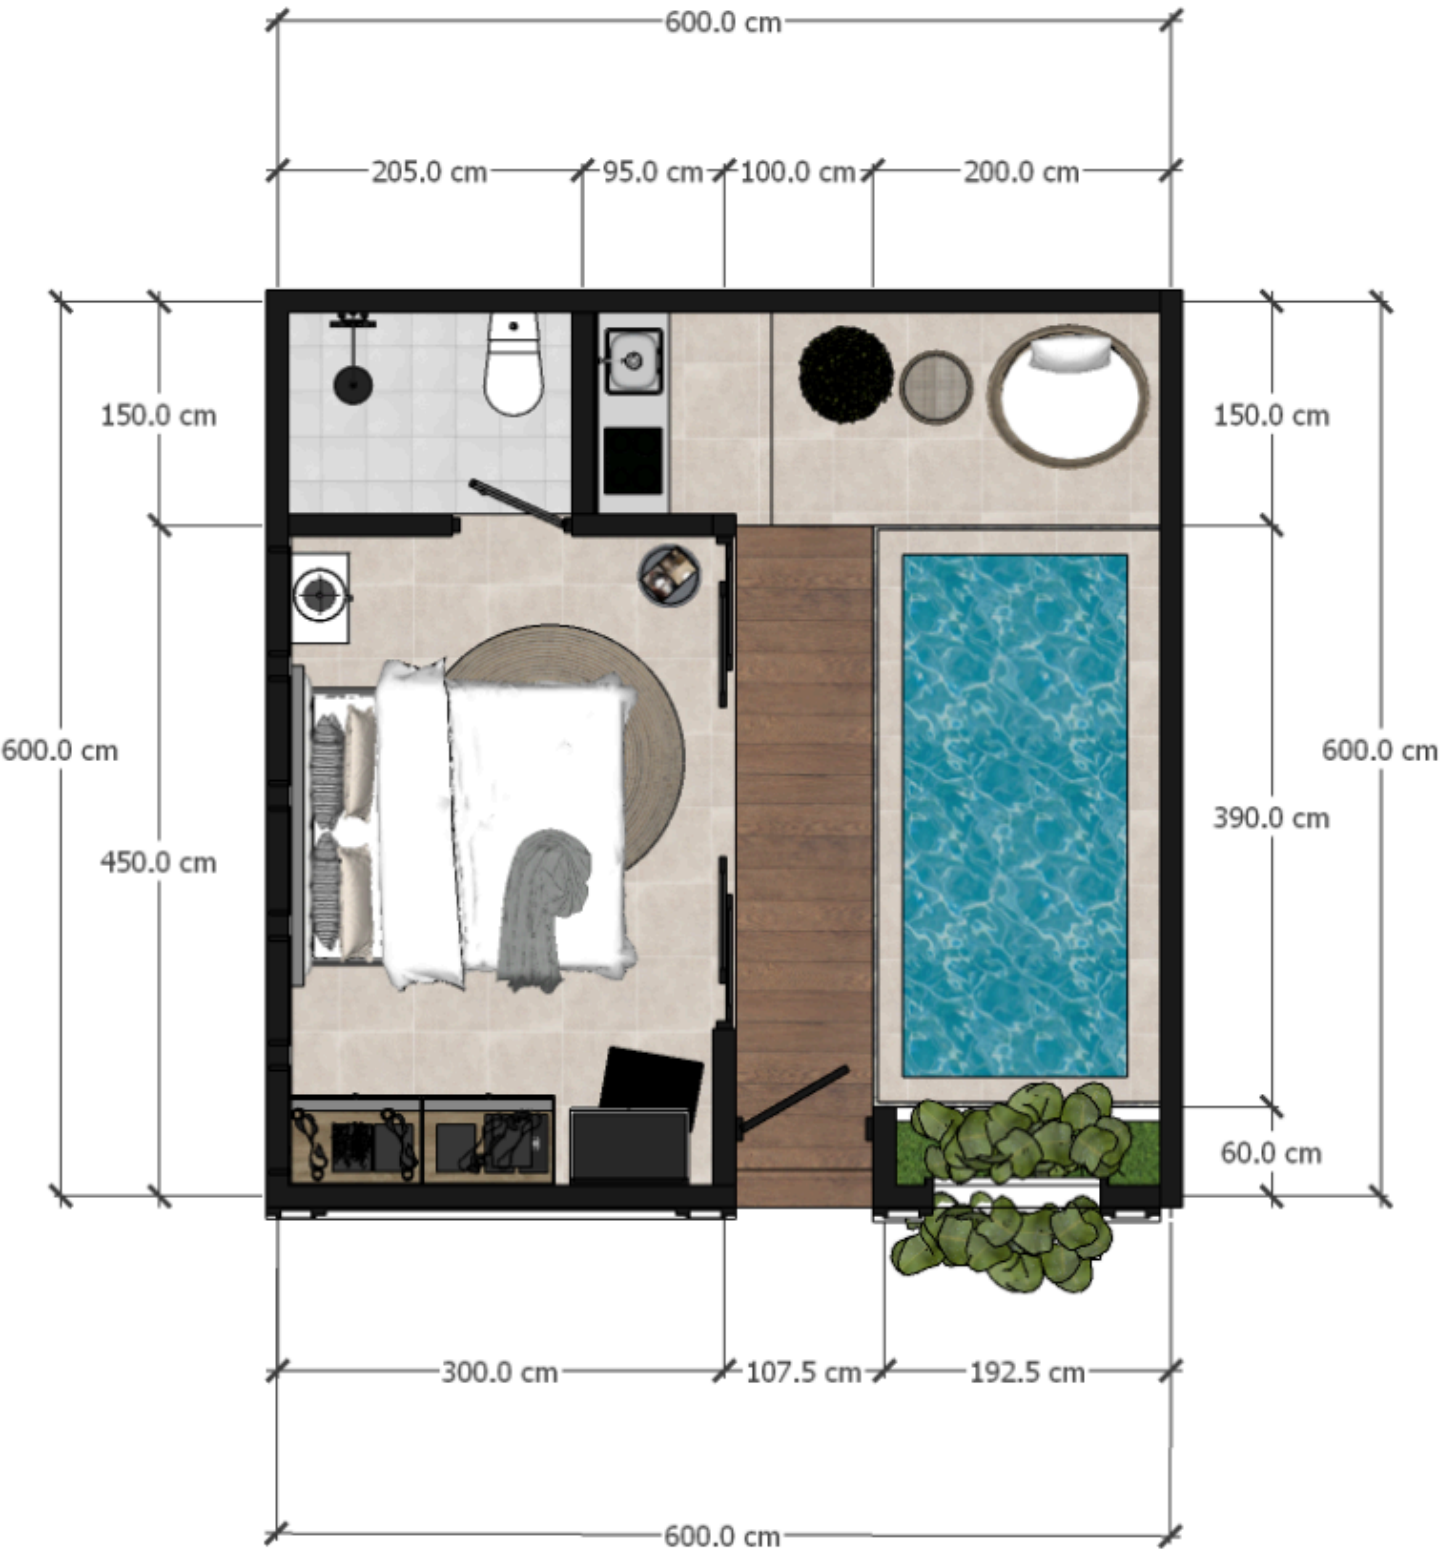

LOKASI

REJODANI, PENCAR SARI,
SARDONOHARJO, NGAGLIK,
SLEMAN, DIY

SITEPLAN

- Unit Villa
- Lobby
- Ruang pengelola
- Security

DENAH UNIT TIPE 36

SPEKIFIKASI UNIT

Kamar Tidur

Kolam Renang
Pribadi

SKEMA PEMBAYARAN

**BAYAR DP
HANYA
SENILAI:**

**UNIT LANGSUNG
DIBANGUN**

SPEKIFIKASI

A modern white gate with arched windows and a planter box. The gate features a large arched window with a textured white finish and a smaller arched window to the left. A planter box with green plants is in the foreground. The gate is illuminated by wall sconces.