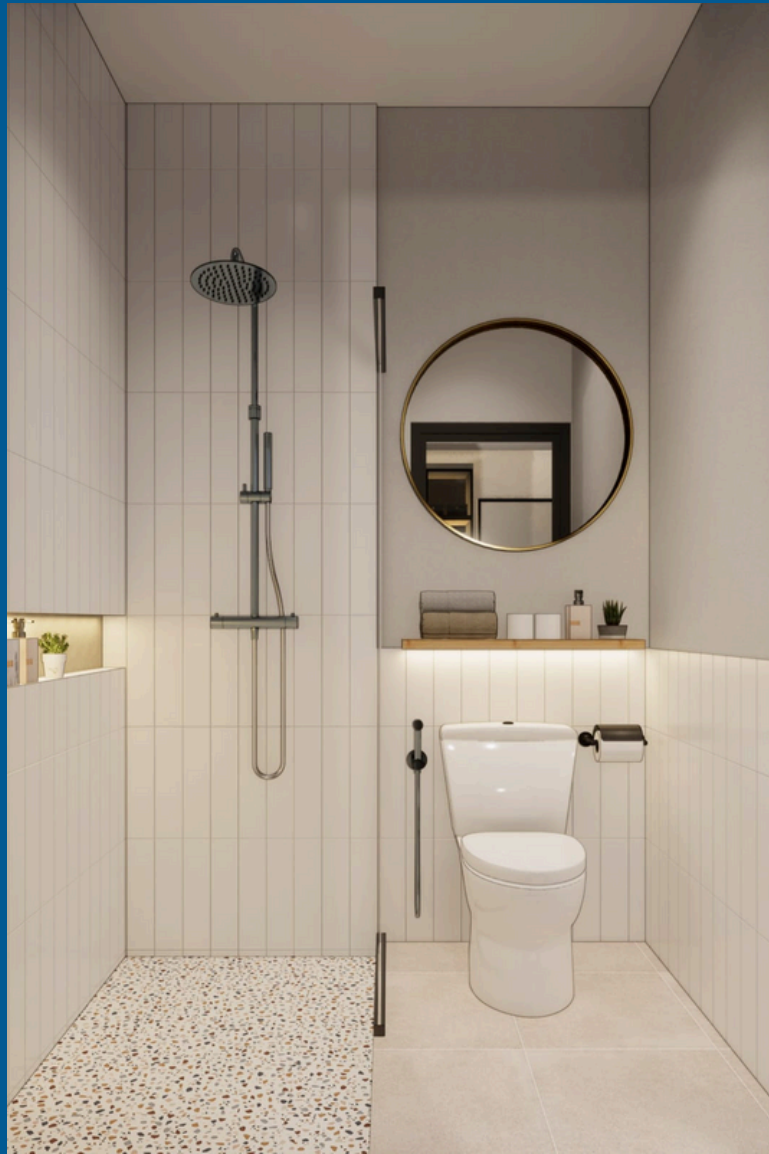

KAMAR MANDI