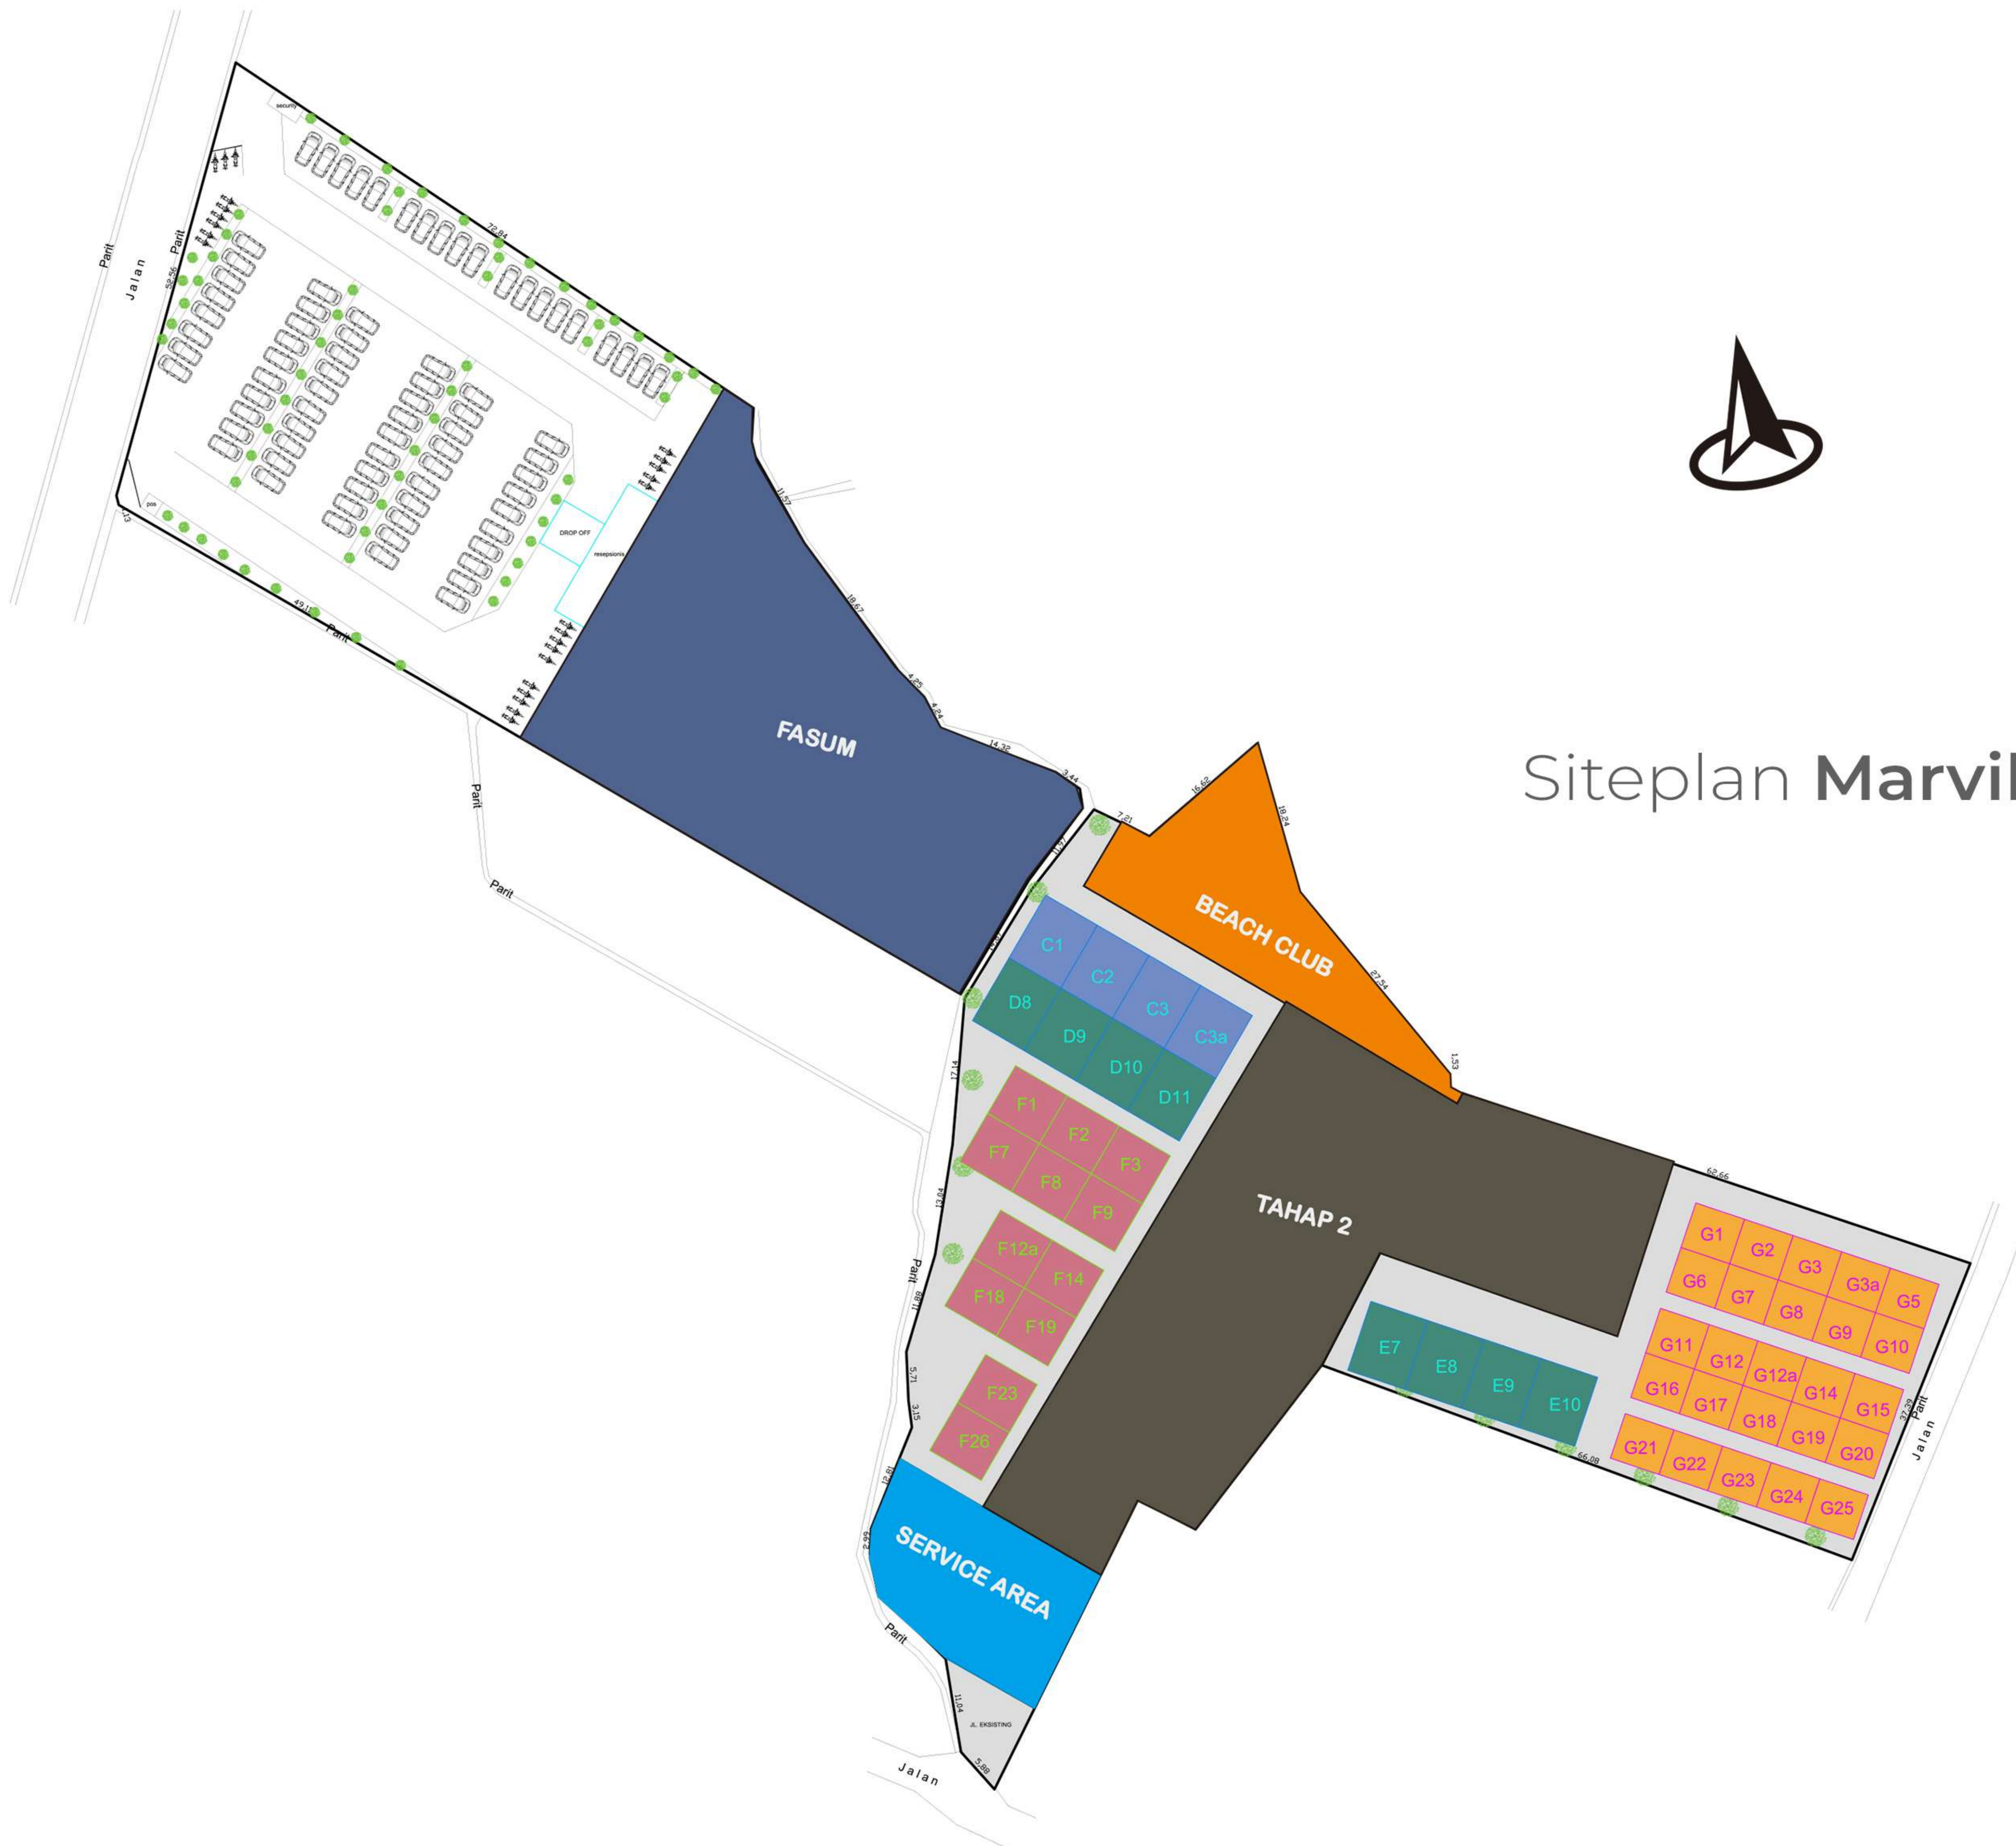

Fasum
Snow Experience

MARVILLA HILLS
"REVITALIZE YOUR SPIRIT"
VILLA, TOURISM AND SPA

Denah Type Middle
LT 45,5 m² / TYPE 45,5

MARVILLA HILLS
"REVITALIZE YOUR SPIRIT"
VILLA, TOURISM AND SPA

Siteplan Marvilla Hills